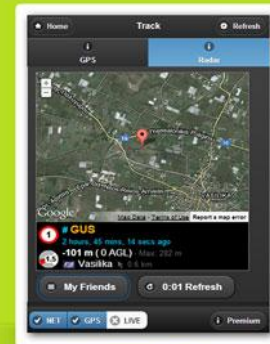

in use

Simply turn it on at take off and then off after landing.

If there is any problem, press the SOS button.

Premium services
Group tracking.
Private tracking.
Radar mode.

- ✓ The track is automatically sent to any online XC contest after landing
- ✓ Your friends get informed from auto-posting to facebook/ twitter.

Add safety to your flight.

Order yours now !
at **www.livetrack24.com**